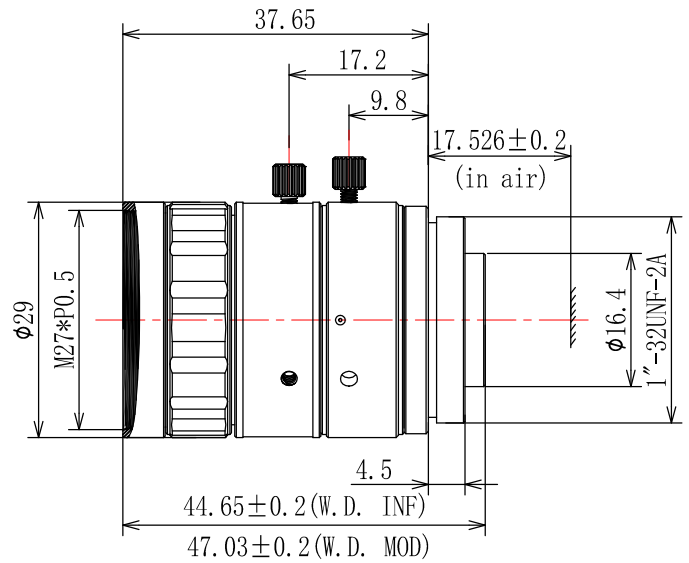

MFA230-S12

12mm Focal Length

- Macro Designed For Machine Vision Application
- High Resolution, High Contrast, and Low Distortion
- Work with 1/3"-2/3" Format Camera and Focal Length is From 4mm to 100mm
- Perfect Substitute For FA Lens From Japan Like Tamron, CBC, VST, Ricoh ect

2/3" C-Mount				
Focal Length		f=12mm		
Max Diameter(RATIO)		F=2.0~16		
Picture Size		1/1.8"	1/2"	2/3"
Angle	H	33.1°	29.0°	39.7°
	V	22.3°	21.9°	27.5°
	D	39.7°	35.8°	48.1°
Distortion(TV)		<0.5%		
Focus distance(min)		0.11m		
Max sensor size		Φ11.4mm		
Filter screw size		M27*P0.5		
Mount		C-Mount		