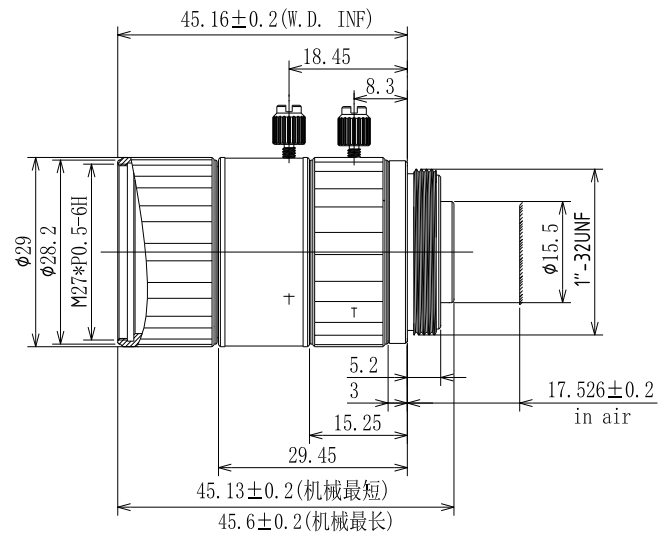

MFA118-S35V2

35mm Focal Length

- Macro Designed For Machine Vision Application
- High Resolution, High Contrast, and Low Distortion
- Work with 1/3"-1/1.8" Format Camera and Focal Length is From 4mm to 100mm
- Perfect Substitute For FA Lens From Japan Like Tamron, CBC, VST, Ricoh ect

1/1.8" C-Mount				
Focal Length		f=35mm		
Max Diameter(RATIO)		F=2.8~16		
Picture Size		1/1.8"	1/2"	1/3"
Angle	H	10.9°	9.5°	7.1°
	V	7.3°	7.1°	5.3°
	D	13.2°	11.8°	8.9°
Distortion(TV)		<0.05%		
Focus distance(min)		0.2m		
Max sensor size		Φ9.4mm		
Filter screw size		M27*P0.5		
Mount		C-Mount		