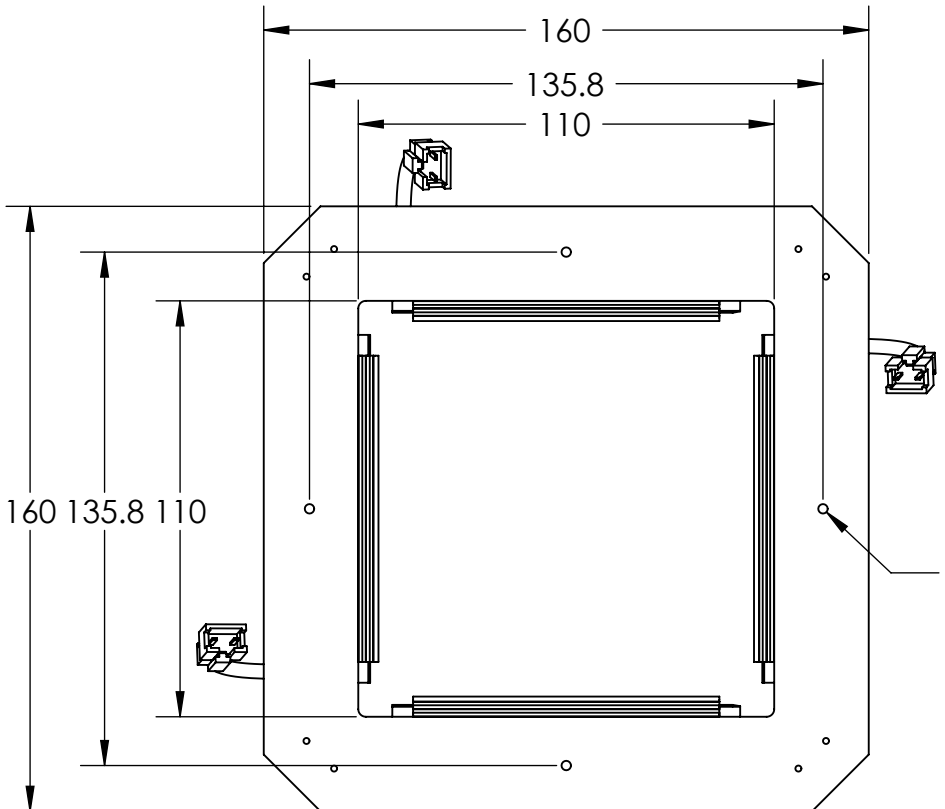

1 2 3 4 5 6 7 8

REVISIONS			
REV.	DESCRIPTIONS	EDIT BY	DATE:(d/m/y)

4 - TAP M3 N.S.

4 - (CONNECTOR) CABLE 50cm

DESIGN BY	FIRDAUS	UNIT: MM
CHECK BY	NIZAM	⊕ ⊖ SIZE A4
DATE	1/6/2022	REVISION:
MATERIAL	-	01
FINISHING	-	SCALE:
QTY	-	1:1

PRODUCT SERIES: LBRQ SERIES		
TITLE	DRAWING LAYOUT	GEN. TOLERANCES
PART NO	LBRQ-00-080-6-X-24V	X ±0.15
DWG NO	-	X.X ±0.1
		X.XX ±0.05
		SHEET 1 OF 1

1 2 3 4 5 6 7 8

D  
C  
B  
A

D  
C  
B  
A