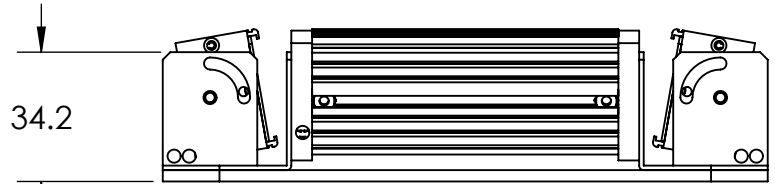

1 2 3 4 5 6 7 8

REVISIONS			
REV.	DESCRIPTIONS	EDIT BY	DATE:(d/m/y)

4 - TAP M3 N.S.

4 - (CONNECTOR) CABLE 50cm

DESIGN BY	FIRDAUS	UNIT: MM
CHECK BY	NIZAM	⊕ ⊖ SIZE A4
DATE	1/6/2022	REVISION:
MATERIAL	-	01
FINISHING	-	SCALE:
QTY	-	1:1

PRODUCT SERIES: LBRQ SERIES		
TITLE	DRAWING LAYOUT	GEN. TOLERANCES
PART NO	LBRQ-00-080-6-X-24V	X ±0.15
DWG NO	-	X.X ±0.1
		X.XX ±0.05
		SHEET 1 OF 1

1 2 3 4 5 6 7 8

D  
C  
B  
A

D  
C  
B  
A