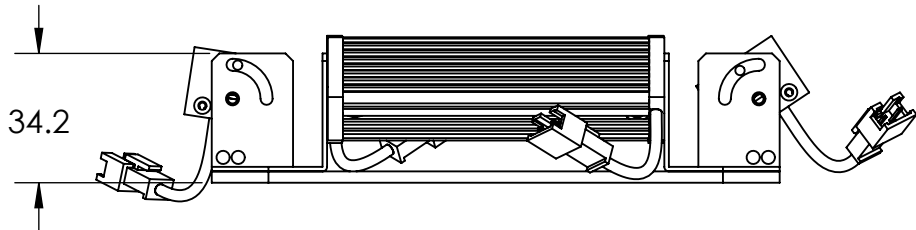

1 2 3 4 5 6 7 8

REVISIONS			
REV.	DESCRIPTIONS	EDIT BY	DATE:(d/m/y)

D  
C  
B  
A

4 - TAP M3 N.S.

4 - (CONNECTOR)  
CABLE 50CM

DESIGN BY	FIRDAUS	UNIT: MM
CHECK BY	NIZAM	⊕ ⊖ SIZE A4
DATE	2/6/2022	REVISION:
MATERIAL	-	01
FINISHING	-	SCALE:
QTY	-	1:1

PRODUCT SERIES: LBQ SERIES		GEN. TOLERANCES	
TITLE	DRAWING LAYOUT	X	±0.15
PART NO	LBQ40-00-080-3-X-24V	X.X	±0.1
DWG NO	-	X.XX	±0.05
		SHEET 1 OF 1	

1 2 3 4 5 6 7 8