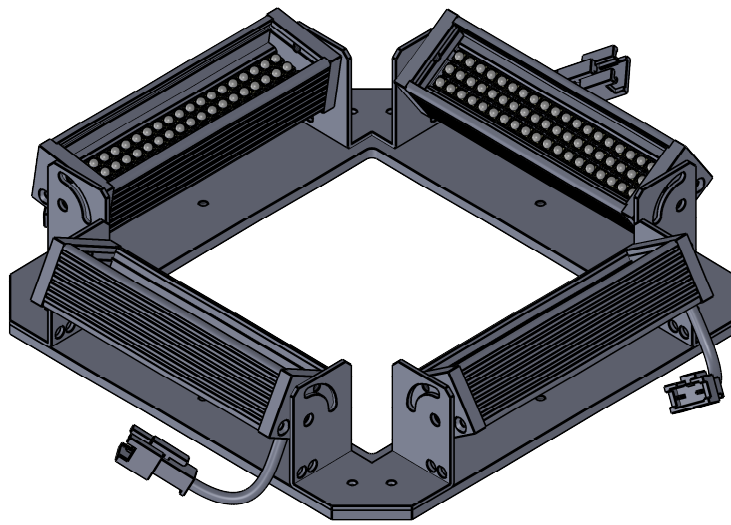

1 2 3 4 5 6 7 8

REVISIONS			
REV.	DESCRIPTIONS	EDIT BY	DATE:(d/m/y)

D  
C  
B  
A

4 - TAP M3 N.S.

4 - (CONNECTOR)  
CABLE 50CM

DESIGN BY	FIRDAUS	UNIT: MM
CHECK BY	NIZAM	⊕ ⊖ SIZE A4
DATE	2/6/2022	REVISION:
MATERIAL	-	01
FINISHING	-	SCALE:
QTY	-	1:1

PRODUCT SERIES: LBQ SERIES		GEN. TOLERANCES	
TITLE	DRAWING LAYOUT	X	±0.15
PART NO	LBQ40-00-080-3-X-24V	X.X	±0.1
DWG NO	-	X.XX	±0.05
		SHEET 1 OF 1	

1 2 3 4 5 6 7 8