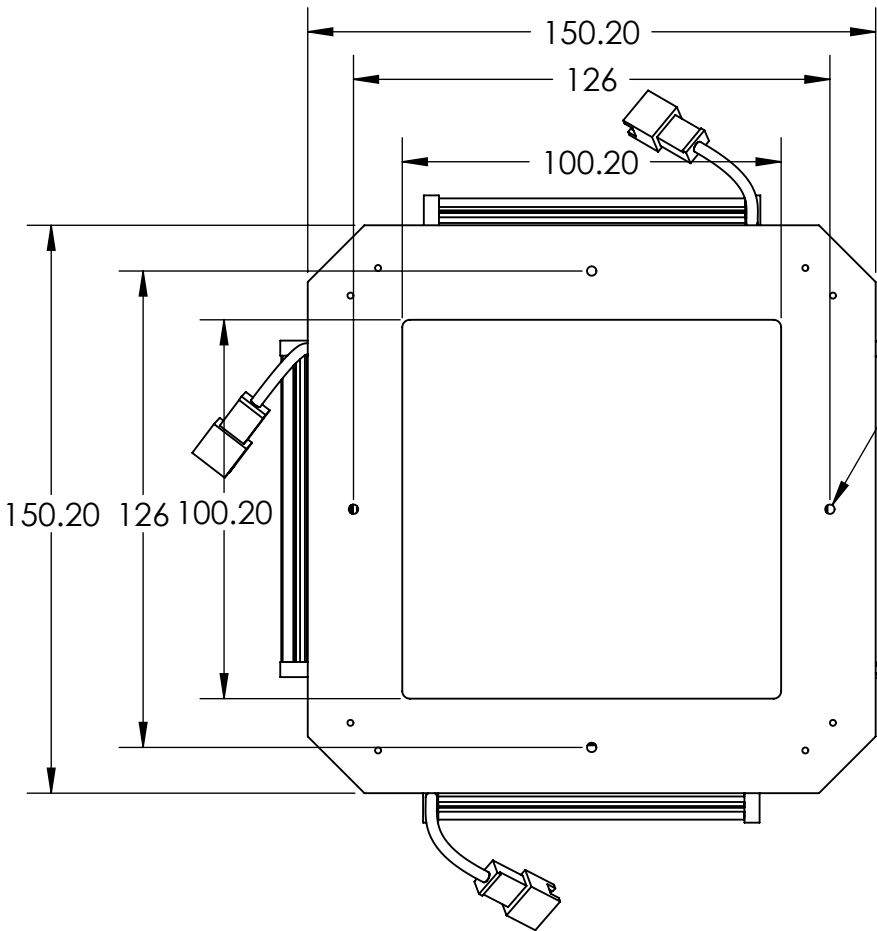

1 2 3 4 5 6 7 8

REVISIONS			
REV.	DESCRIPTIONS	EDIT BY	DATE:(d/m/y)

D  
C  
B  
A

4 - TAP M3 N.S.

4 - (CONNECTOR)  
CABLE 50CM

DESIGN BY	FIRDAUS	UNIT: MM
CHECK BY	NIZAM	⊕ ⊖ SIZE A4
DATE	2/6/2022	REVISION:
MATERIAL	-	01
FINISHING	-	SCALE:
QTY	-	1:1

PRODUCT SERIES: LBQ SERIES		GEN. TOLERANCES	
TITLE	DRAWING LAYOUT	X	±0.15
PART NO	LBQ40-00-080-3-X-24V	X.X	±0.1
DWG NO	-	X.XX	±0.05
		SHEET 1 OF 1	

1 2 3 4 5 6 7 8