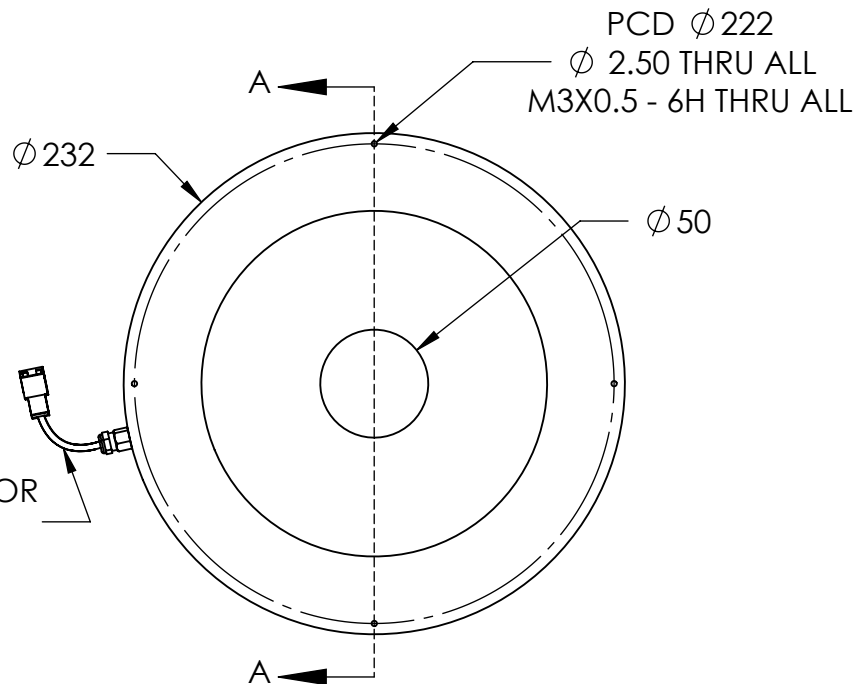

REVISIONS			
REV.	DESCRIPTIONS	EDIT BY	DATE:(d/m/y)

3X 24V CONNECTOR
50CM CABLE

DESIGN BY	FIRDAUS	UNIT: MM
CHECK BY	NIZAM	☺☹ SIZE A4
DATE	7/6/2022	REVISION:
MATERIAL	-	01
FINISHING	-	SCALE:
QTY	-	1:1

PRODUCT SERIES: IDS4 SERIES		
TITLE	DRAWING LAYOUT	GEN. TOLERANCES
PART NO	IDS4-00-200-1-RGB-24V	X ±0.15
DWG NO	-	X.X ±0.1
		X.XX ±0.05
		SHEET 1 OF 1