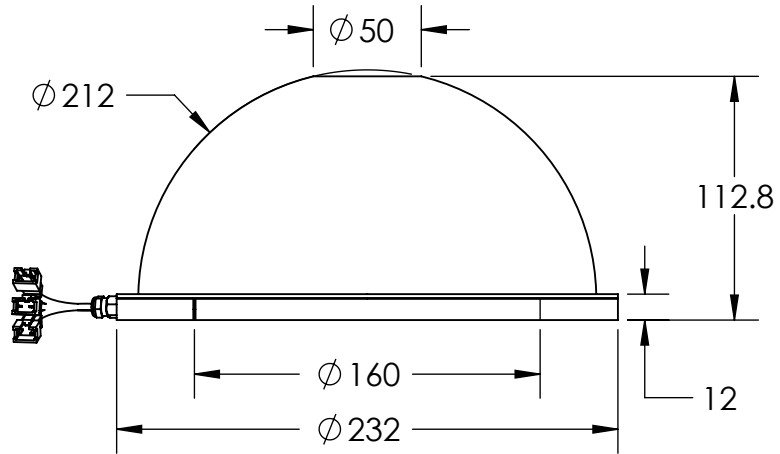

REVISIONS			
REV.	DESCRIPTIONS	EDIT BY	DATE:(d/m/y)

3X 24V CONNECTOR
50CM CABLE

DESIGN BY	FIRDAUS	UNIT: MM
CHECK BY	NIZAM	☺☹ SIZE A4
DATE	7/6/2022	REVISION:
MATERIAL	-	01
FINISHING	-	SCALE:
QTY	-	1:1

PRODUCT SERIES: IDS4 SERIES		
TITLE	DRAWING LAYOUT	GEN. TOLERANCES
PART NO	IDS4-00-200-1-RGB-24V	X ±0.15
DWG NO	-	X.X ±0.1
		X.XX ±0.05
		SHEET 1 OF 1