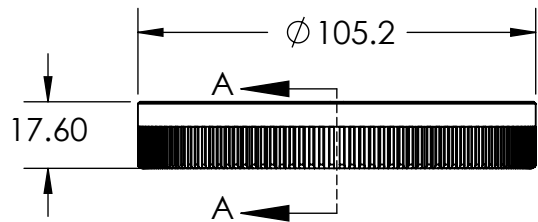

REVISIONS			
REV.	DESCRIPTIONS	EDIT BY	DATE:(d/m/y)

4X 24V CONNECTOR
50CM CABLE

DESIGN BY	FIRDAUS	UNIT: MM	PRODUCT SERIES: LSW2 SERIES	
CHECK BY	NIZAM	ϕ \square SIZE A4		
DATE	24/5/2022	REVISION:	TITLE	DRAWING LAYOUT
MATERIAL	-	01	PART NO	LSW2-00-100-2-RGBW-24V
FINISHING	-	SCALE:	DWG NO	-
QTY	-	1:1	GEN. TOLERANCES	
			X	± 0.15
			X.X	± 0.1
			X.XX	± 0.05
			SHEET 1 OF 1	