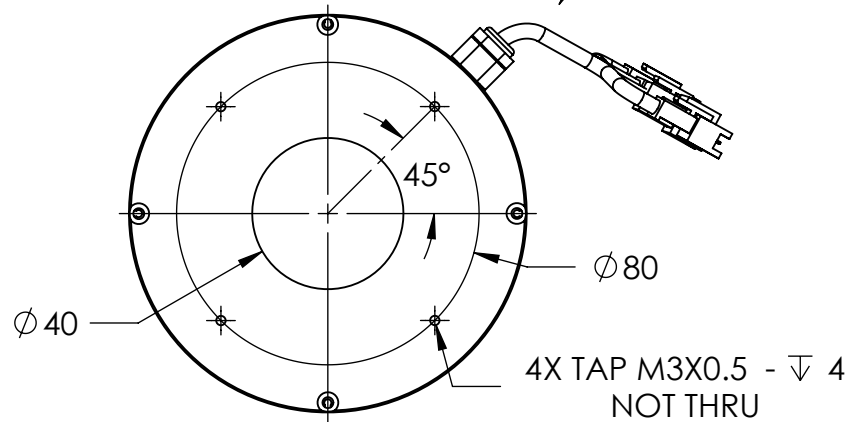

REVISIONS			
REV.	DESCRIPTIONS	EDIT BY	DATE:(d/m/y)

4X 24V CONNECTOR
50CM CABLE

DESIGN BY	FIRDAUS	UNIT: MM	PRODUCT SERIES: LSW2 SERIES	
CHECK BY	NIZAM	ϕ \square SIZE A4		
DATE	24/5/2022	REVISION:	TITLE	DRAWING LAYOUT
MATERIAL	-	01	PART NO	LSW2-00-100-2-RGBW-24V
FINISHING	-	SCALE:	DWG NO	-
QTY	-	1:1	GEN. TOLERANCES	
			X	± 0.15
			X.X	± 0.1
			X.XX	± 0.05
			SHEET 1 OF 1	