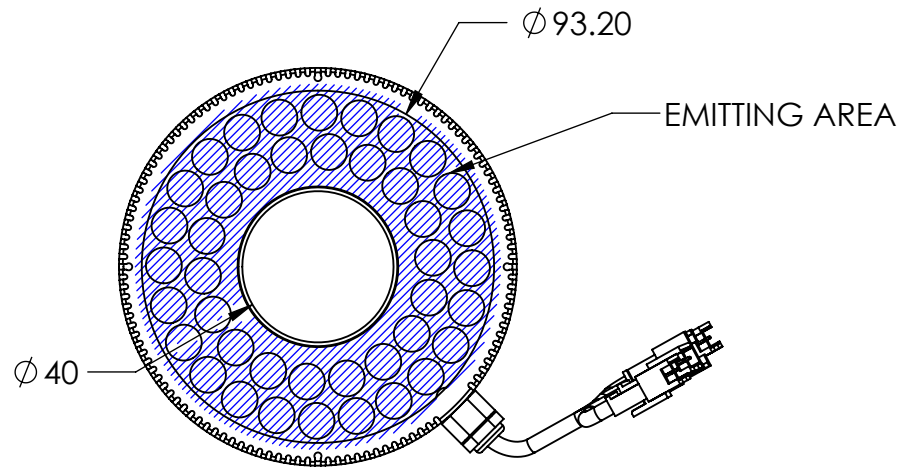

REVISIONS			
REV.	DESCRIPTIONS	EDIT BY	DATE:(d/m/y)

4X 24V CONNECTOR
50CM CABLE

DESIGN BY	FIRDAUS	UNIT: MM	PRODUCT SERIES: LSW2 SERIES	
CHECK BY	NIZAM	ϕ \square SIZE A4		
DATE	24/5/2022	REVISION:	TITLE	DRAWING LAYOUT
MATERIAL	-	01	PART NO	LSW2-00-100-2-RGBW-24V
FINISHING	-	SCALE:	DWG NO	-
QTY	-	1:1	GEN. TOLERANCES	
			X	± 0.15
			X.X	± 0.1
			X.XX	± 0.05
			SHEET 1 OF 1	