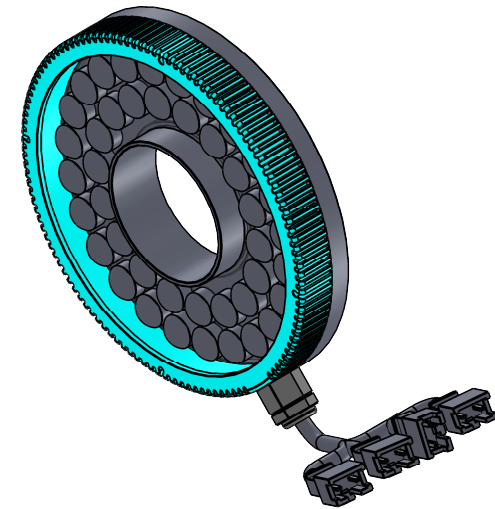

REVISIONS			
REV.	DESCRIPTIONS	EDIT BY	DATE:(d/m/y)

4X 24V CONNECTOR
50CM CABLE

DESIGN BY	FIRDAUS	UNIT: MM	PRODUCT SERIES: LSW2 SERIES	
CHECK BY	NIZAM	ϕ \square SIZE A4		
DATE	24/5/2022	REVISION:	TITLE	DRAWING LAYOUT
MATERIAL	-	01	PART NO	LSW2-00-100-2-RGBW-24V
FINISHING	-	SCALE:	DWG NO	-
QTY	-	1:1	GEN. TOLERANCES	
			X	± 0.15
			X.X	± 0.1
			X.XX	± 0.05
			SHEET 1 OF 1	