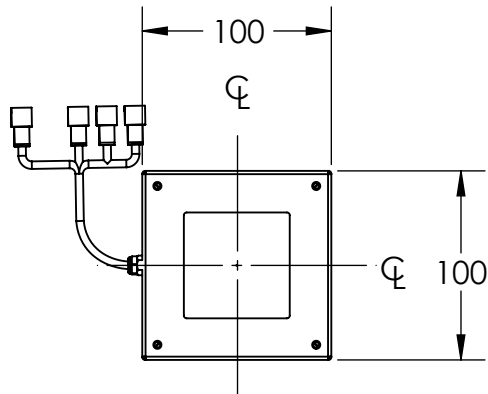

REVISIONS			
REV.	DESCRIPTIONS	EDIT BY	DATE:(d/m/y)

4X 24V CONNECTOR & 50CM CABLE

DESIGN BY	FIRDAUS	UNIT: MM	PRODUCT SERIES: DLF3 SERIES	
CHECK BY	NIZAM	SIZE A4		
DATE	24/5/2022	REVISION:	TITLE	DRAWING LAYOUT
MATERIAL	-	01	PART NO	DLF3-90-100-1-RGBW-24V
FINISHING	-	SCALE:	DWG NO	-
QTY	-	1:1	GEN. TOLERANCES	
TMS LITE SDN. BHD. (Co. No. 071971V) LED ILLUMINATION SOLUTION PARTNER				
X ±0.15				
X.X ±0.1				
X.XX ±0.05				
SHEET 1 OF 1				