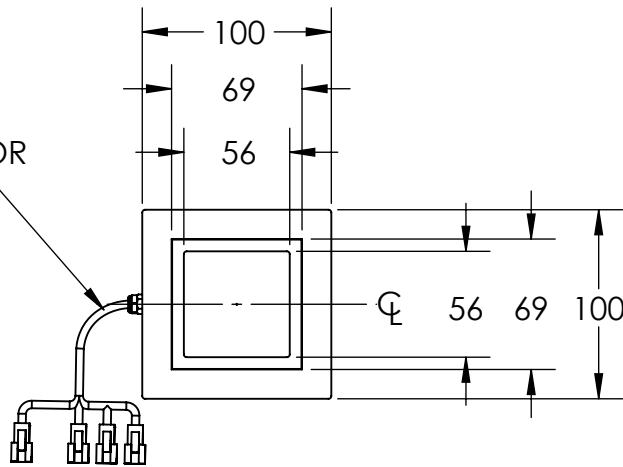

REVISIONS			
REV.	DESCRIPTIONS	EDIT BY	DATE:(d/m/y)

4X 24V CONNECTOR & 50CM CABLE

DESIGN BY	FIRDAUS	UNIT: MM	PRODUCT SERIES: DLF3 SERIES	
CHECK BY	NIZAM	SIZE A4		
DATE	24/5/2022	REVISION:	TITLE	DRAWING LAYOUT
MATERIAL	-	01	PART NO	DLF3-90-100-1-RGBW-24V
FINISHING	-	SCALE:	DWG NO	-
QTY	-	1:1	GEN. TOLERANCES	
TMS LITE SDN. BHD. (Co. No. 071971V) LED ILLUMINATION SOLUTION PARTNER				
X ±0.15				
X.X ±0.1				
X.XX ±0.05				
SHEET 1 OF 1				