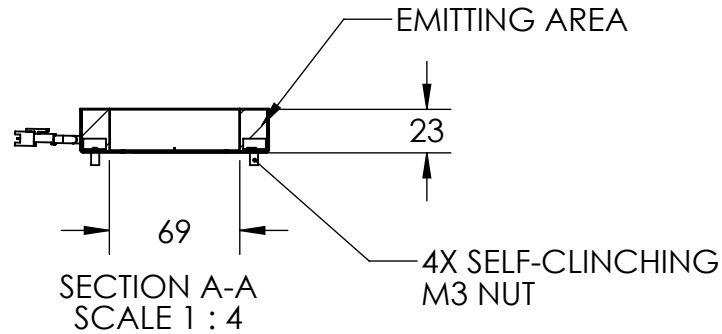

REVISIONS			
REV.	DESCRIPTIONS	EDIT BY	DATE:(d/m/y)

4X 24V CONNECTOR & 50CM CABLE

DESIGN BY	FIRDAUS	UNIT: MM	PRODUCT SERIES: DLF3 SERIES	
CHECK BY	NIZAM	SIZE A4		
DATE	24/5/2022	REVISION:	TITLE	DRAWING LAYOUT
MATERIAL	-	01	PART NO	DLF3-90-100-1-RGBW-24V
FINISHING	-	SCALE:	DWG NO	-
QTY	-	1:1	GEN. TOLERANCES	
TMS LITE SDN. BHD. (Co. No. 071971V) LED ILLUMINATION SOLUTION PARTNER				
X ±0.15				
X.X ±0.1				
X.XX ±0.05				
SHEET 1 OF 1				