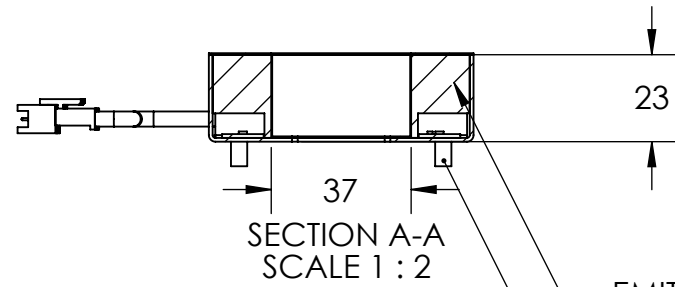

REVISIONS			
REV.	DESCRIPTIONS	EDIT BY	DATE:(d/m/y)

D

C

B

A

4X 24V CONNECTOR & 50CM CABLE

EMITTING AREA

4X SELF-CLINCHING M3 NUT

DESIGN BY	FIRDAUS	UNIT: MM	PRODUCT SERIES: DLF3 SERIES							
CHECK BY	NIZAM	SIZE A4								
DATE	24/5/2022	REVISION:	TITLE	DRAWING LAYOUT						
MATERIAL	-	01	PART NO	DLF3-90-070-1-RGBW-24V						
FINISHING	-	SCALE:	DWG NO	-						
QTY	-	1:1	GEN. TOLERANCES							
<table border="1"> <tr> <td>X</td> <td>±0.15</td> </tr> <tr> <td>X.X</td> <td>±0.1</td> </tr> <tr> <td>X.XX</td> <td>±0.05</td> </tr> </table>					X	±0.15	X.X	±0.1	X.XX	±0.05
X	±0.15									
X.X	±0.1									
X.XX	±0.05									
				SHEET 1 OF 1						