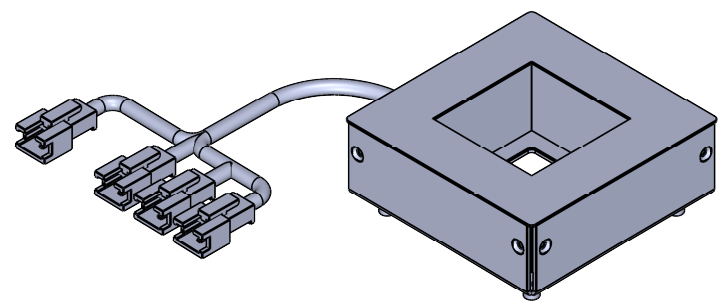

REVISIONS			
REV.	DESCRIPTIONS	EDIT BY	DATE:(d/m/y)

D

C

B

A

4X 24V CONNECTOR & 50CM CABLE

EMITTING AREA

4X SELF-CLINCHING M3 NUT

DESIGN BY	FIRDAUS	UNIT: MM	PRODUCT SERIES: DLF3 SERIES							
CHECK BY	NIZAM	SIZE A4								
DATE	24/5/2022	REVISION:	TITLE	DRAWING LAYOUT						
MATERIAL	-	01	PART NO	DLF3-90-070-1-RGBW-24V						
FINISHING	-	SCALE:	DWG NO	-						
QTY	-	1:1	GEN. TOLERANCES							
<table border="1"> <tr> <td>X</td> <td>±0.15</td> </tr> <tr> <td>X.X</td> <td>±0.1</td> </tr> <tr> <td>X.XX</td> <td>±0.05</td> </tr> </table>					X	±0.15	X.X	±0.1	X.XX	±0.05
X	±0.15									
X.X	±0.1									
X.XX	±0.05									
				SHEET 1 OF 1						