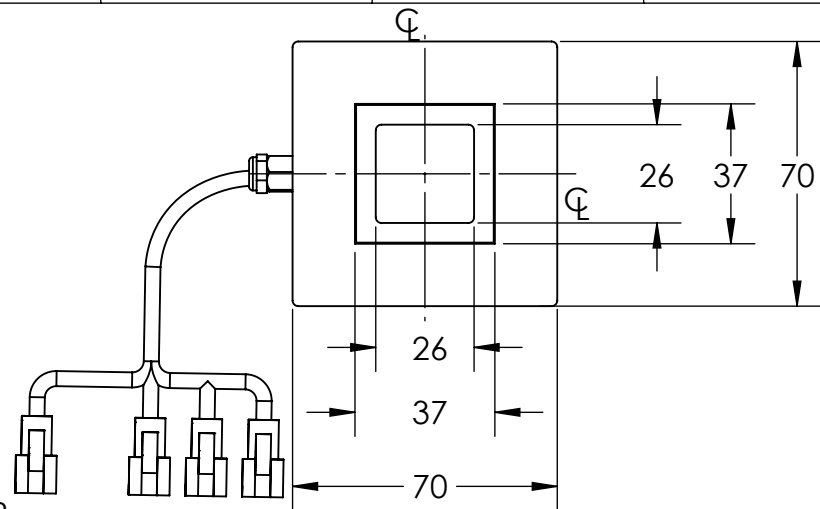

REVISIONS			
REV.	DESCRIPTIONS	EDIT BY	DATE:(d/m/y)

D

C

B

A

4X 24V CONNECTOR & 50CM CABLE

EMITTING AREA

4X SELF-CLINCHING M3 NUT

DESIGN BY	FIRDAUS	UNIT: MM	PRODUCT SERIES: DLF3 SERIES							
CHECK BY	NIZAM	SIZE A4								
DATE	24/5/2022	REVISION:	TITLE	DRAWING LAYOUT						
MATERIAL	-	01	PART NO	DLF3-90-070-1-RGBW-24V						
FINISHING	-	SCALE:	DWG NO	-						
QTY	-	1:1	GEN. TOLERANCES							
<table border="1"> <tr> <td>X</td> <td>±0.15</td> </tr> <tr> <td>X.X</td> <td>±0.1</td> </tr> <tr> <td>X.XX</td> <td>±0.05</td> </tr> </table>					X	±0.15	X.X	±0.1	X.XX	±0.05
X	±0.15									
X.X	±0.1									
X.XX	±0.05									
				SHEET 1 OF 1						