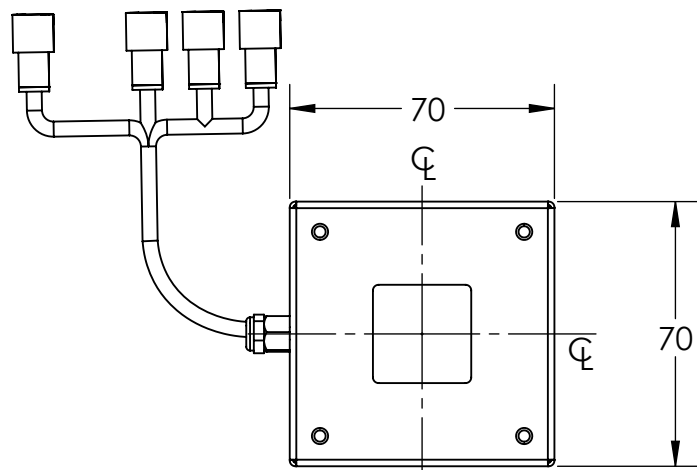

REVISIONS			
REV.	DESCRIPTIONS	EDIT BY	DATE:(d/m/y)

D

C

B

A

4X 24V CONNECTOR & 50CM CABLE

EMITTING AREA

4X SELF-CLINCHING M3 NUT

DESIGN BY	FIRDAUS	UNIT: MM	PRODUCT SERIES: DLF3 SERIES							
CHECK BY	NIZAM	SIZE A4								
DATE	24/5/2022	REVISION:	TITLE	DRAWING LAYOUT						
MATERIAL	-	01	PART NO	DLF3-90-070-1-RGBW-24V						
FINISHING	-	SCALE:	DWG NO	-						
QTY	-	1:1	GEN. TOLERANCES							
<table border="1"> <tr> <td>X</td> <td>±0.15</td> </tr> <tr> <td>X.X</td> <td>±0.1</td> </tr> <tr> <td>X.XX</td> <td>±0.05</td> </tr> </table>					X	±0.15	X.X	±0.1	X.XX	±0.05
X	±0.15									
X.X	±0.1									
X.XX	±0.05									
				SHEET 1 OF 1						