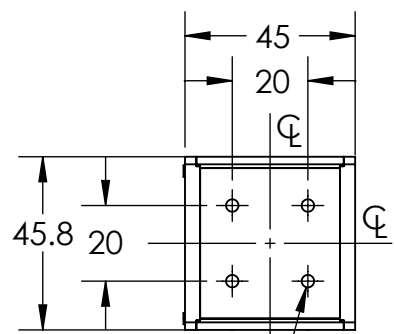

A

4X TAP M4X0.7 - ∇ 6
NOT THRU

CUBE BEAM SPLITTER

24V CONNECTOR
50CM CABLE

DESIGN BY	FIRDAUS	UNIT: MM	PRODUCT SERIES: CASC SERIES	
CHECK BY	NIZAM	SIZE A4		
DATE	7/6/2022	REVISION:	TITLE	DRAWING LAYOUT
MATERIAL	-	01	PART NO	CASC-00-035-X-X-24V
FINISHING	-	SCALE:	DWG NO	-
QTY	-	1:1	GEN. TOLERANCES	
			X	±0.15
			X.X	±0.1
			X.XX	±0.05
			SHEET 1 OF 1	