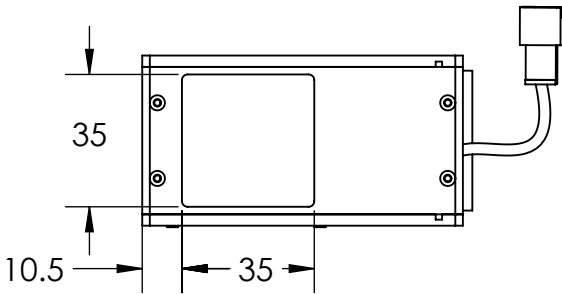

A

4X TAP M4X0.7 - ∇ 6
NOT THRU

CUBE BEAM SPLITTER

24V CONNECTOR
50CM CABLE

DESIGN BY	FIRDAUS	UNIT: MM	PRODUCT SERIES: CASC SERIES	
CHECK BY	NIZAM	SIZE A4		
DATE	7/6/2022	REVISION:	TITLE	DRAWING LAYOUT
MATERIAL	-	01	PART NO	CASC-00-035-X-X-24V
FINISHING	-	SCALE:	DWG NO	-
QTY	-	1:1	GEN. TOLERANCES	
			X	±0.15
			X.X	±0.1
			X.XX	±0.05
			SHEET 1 OF 1	