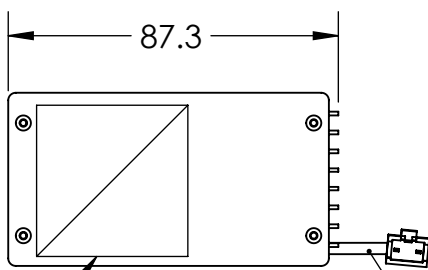

A

4X TAP M4X0.7 - ∇ 6
NOT THRU

CUBE BEAM SPLITTER

24V CONNECTOR
50CM CABLE

DESIGN BY	FIRDAUS	UNIT: MM	PRODUCT SERIES: CASC SERIES	
CHECK BY	NIZAM	SIZE A4		
DATE	7/6/2022	REVISION:	TITLE	DRAWING LAYOUT
MATERIAL	-	01	PART NO	CASC-00-035-X-X-24V
FINISHING	-	SCALE:	DWG NO	-
QTY	-	1:1	GEN. TOLERANCES	
			X	±0.15
			X.X	±0.1
			X.XX	±0.05
			SHEET 1 OF 1	