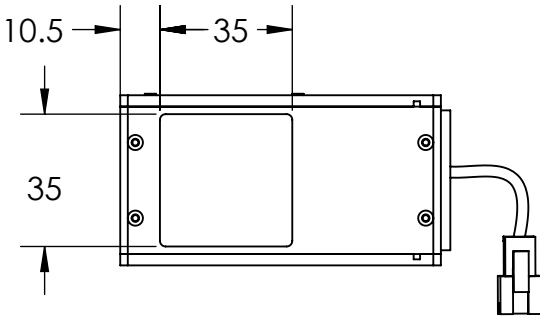

A

4X TAP M4X0.7 - ∇ 6
NOT THRU

CUBE BEAM SPLITTER

24V CONNECTOR
50CM CABLE

DESIGN BY	FIRDAUS	UNIT: MM	PRODUCT SERIES: CASC SERIES	
CHECK BY	NIZAM	SIZE A4		
DATE	7/6/2022	REVISION:	TITLE	DRAWING LAYOUT
MATERIAL	-	01	PART NO	CASC-00-035-X-X-24V
FINISHING	-	SCALE:	DWG NO	-
QTY	-	1:1	GEN. TOLERANCES	
			X	±0.15
			X.X	±0.1
			X.XX	±0.05
			SHEET 1 OF 1	