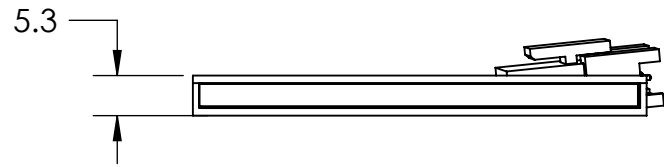

1 2 3 4 5 6 7 8

REVISIONS			
REV.	DESCRIPTIONS	EDIT BY	DATE:(d/m/y)

D D

C C

B B

A A

DESIGN BY	FIRDAUS	UNIT: MM	PRODUCT SERIES: SERIES	
CHECK BY	NIZAM	⊕ ⊖ SIZE A4		
DATE	7/6/2022	REVISION:	TITLE	DRAWING LAYOUT
MATERIAL	-	01	PART NO	BHDS-00-31X58-1-X-24V
FINISHING	-	SCALE:	DWG NO	-
QTY	-	1:1	GEN. TOLERANCES	
TMS LITE TMS LITE SDN. BHD. (Co. No. 071971V) LED ILLUMINATION SOLUTION PARTNER				
X ±0.15				
X.X ±0.1				
X.XX ±0.05				
SHEET 1 OF 1				