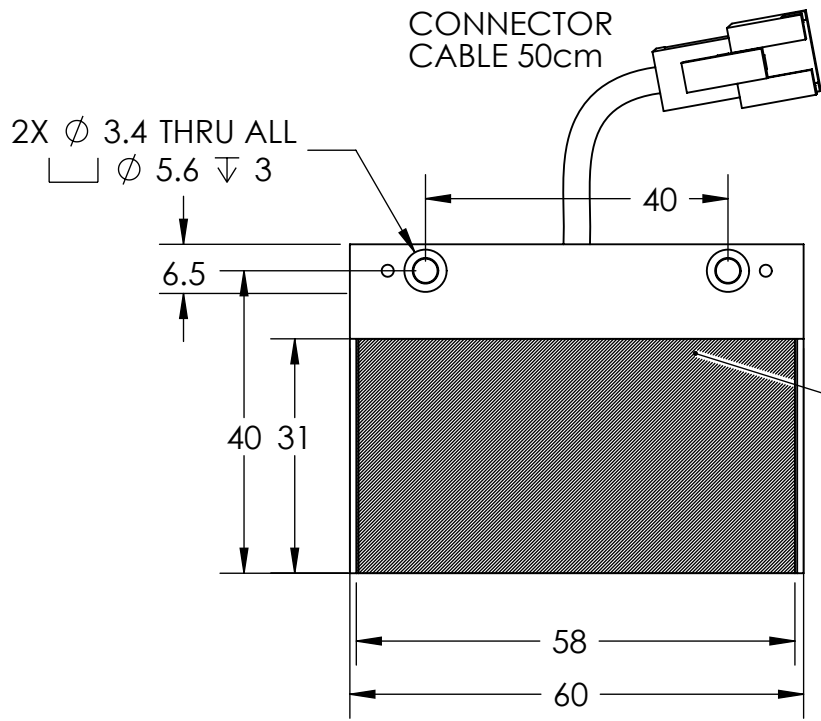

1 2 3 4 5 6 7 8

REVISIONS			
REV.	DESCRIPTIONS	EDIT BY	DATE:(d/m/y)

D D

C C

B B

A A

DESIGN BY	FIRDAUS	UNIT: MM	PRODUCT SERIES: SERIES	
CHECK BY	NIZAM	⊕ ⊖ SIZE A4		
DATE	7/6/2022	REVISION:	TITLE	DRAWING LAYOUT
MATERIAL	-	01	PART NO	BHDS-00-31X58-1-X-24V
FINISHING	-	SCALE:	DWG NO	-
QTY	-	1:1	GEN. TOLERANCES	
TMS LITE TMS LITE SDN. BHD. (Co. No. 071971V) LED ILLUMINATION SOLUTION PARTNER				
X ±0.15				
X.X ±0.1				
X.XX ±0.05				
SHEET 1 OF 1				

1 2 3 4 5 6 7 8