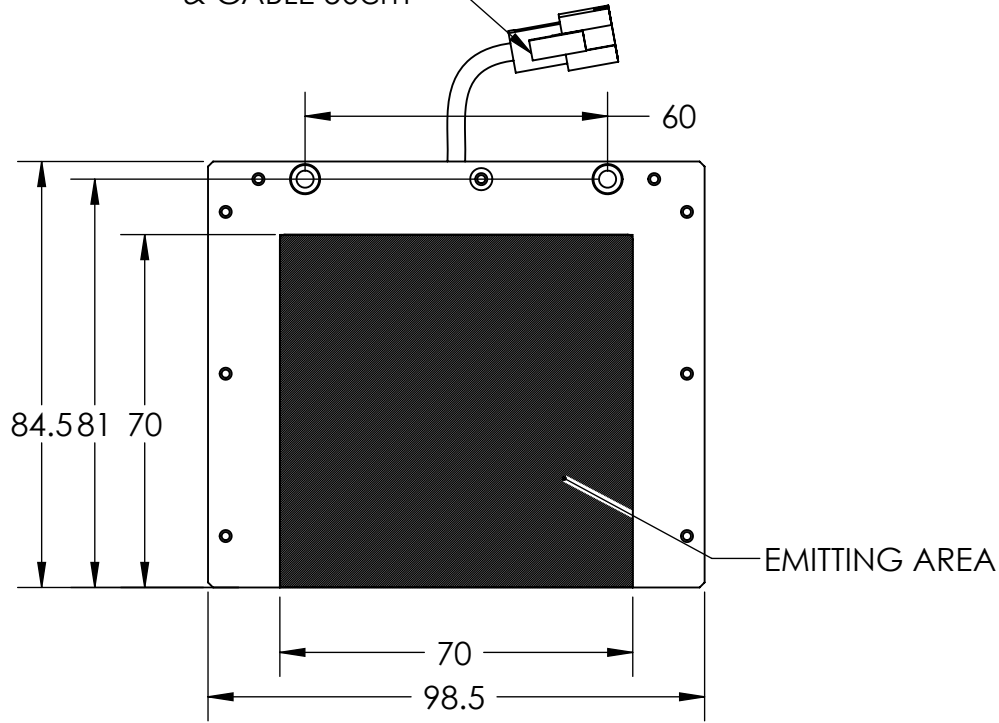

1 2 3 4 5 6 7 8

REVISIONS			
REV.	DESCRIPTIONS	EDIT BY	DATE:(d/m/y)

24V CONNECTOR  
& CABLE 50cm

DESIGN BY	FIRDAUS	UNIT: MM
CHECK BY	NIZAM	⊕ ⊖ SIZE A4
DATE	7/6/2022	REVISION:
MATERIAL	-	01
FINISHING	-	SCALE:
QTY	-	1:1

PRODUCT SERIES: BHDS SERIES

TITLE	DRAWING LAYOUT	GEN. TOLERANCES
PART NO	BHDS-00-070-1-X-24V	X ±0.15
DWG NO	-	X.X ±0.1
		X.XX ±0.05
		SHEET 1 OF 1

1 2 3 4 5 6 7 8

D

C

B

A

D