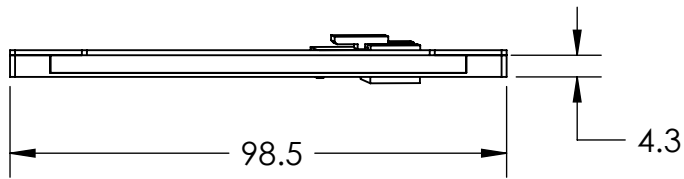

1 2 3 4 5 6 7 8

REVISIONS			
REV.	DESCRIPTIONS	EDIT BY	DATE:(d/m/y)

24V CONNECTOR  
& CABLE 50cm

DESIGN BY	FIRDAUS	UNIT: MM
CHECK BY	NIZAM	⊕ ⊖ SIZE A4
DATE	7/6/2022	REVISION:
MATERIAL	-	01
FINISHING	-	SCALE:
QTY	-	1:1

PRODUCT SERIES: BHDS SERIES

TITLE	DRAWING LAYOUT	GEN. TOLERANCES
PART NO	BHDS-00-070-1-X-24V	X ±0.15
DWG NO	-	X.X ±0.1
		X.XX ±0.05
		SHEET 1 OF 1

1 2 3 4 5 6 7 8

D

C

B

A

D