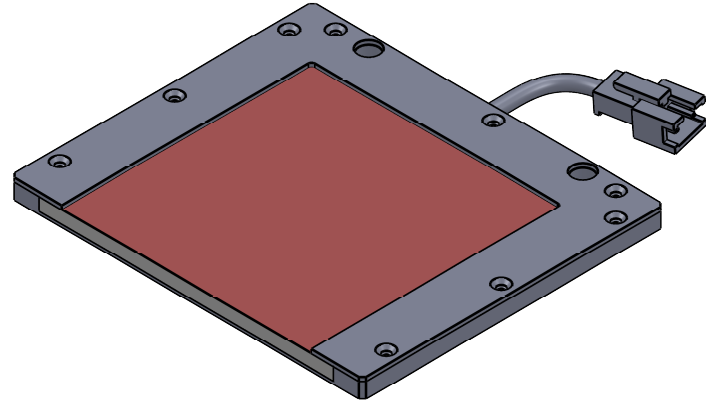

1 2 3 4 5 6 7 8

REVISIONS			
REV.	DESCRIPTIONS	EDIT BY	DATE:(d/m/y)

24V CONNECTOR  
& CABLE 50cm

DESIGN BY	FIRDAUS	UNIT: MM
CHECK BY	NIZAM	⊕ ⊖ SIZE A4
DATE	7/6/2022	REVISION:
MATERIAL	-	01
FINISHING	-	SCALE:
QTY	-	1:1

PRODUCT SERIES: BHDS SERIES

TITLE	DRAWING LAYOUT	GEN. TOLERANCES
PART NO	BHDS-00-070-1-X-24V	X ±0.15
DWG NO	-	X.X ±0.1
		X.XX ±0.05
		SHEET 1 OF 1

1 2 3 4 5 6 7 8

D

C

B

A

D