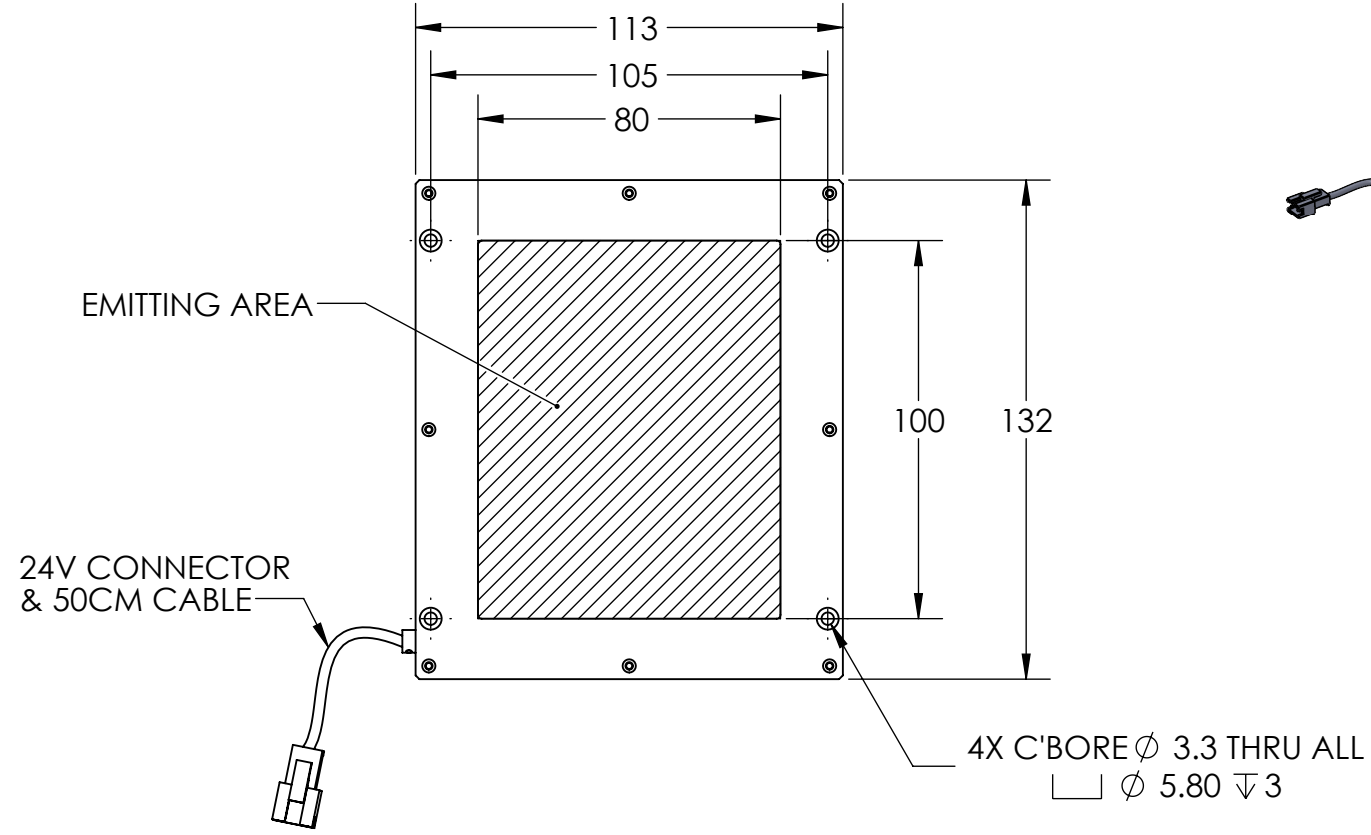

1 2 3 4 5 6 7 8

REVISIONS			
REV.	DESCRIPTIONS	EDIT BY	DATE:(d/m/y)

D
C
B
A

DESIGN BY	FIRDAUS	UNIT: MM	PRODUCT SERIES: BHD SERIES	
CHECK BY	NIZAM	SIZE A4		
DATE	7/6/2022	REVISION:	TITLE	DRAWING LAYOUT
MATERIAL	-	01	PART NO	BHD-00-100X80-1-X-24V
FINISHING	-	SCALE:	DWG NO	-
QTY	-	1:1	GEN. TOLERANCES	
 TMS LITE SDN. BHD. (Co. No. 071971V) LED ILLUMINATION SOLUTION PARTNER			X	±0.15
			X.X	±0.1
			X.XX	±0.05
			SHEET 1 OF 1	

1 2 3 4 5 6 7 8